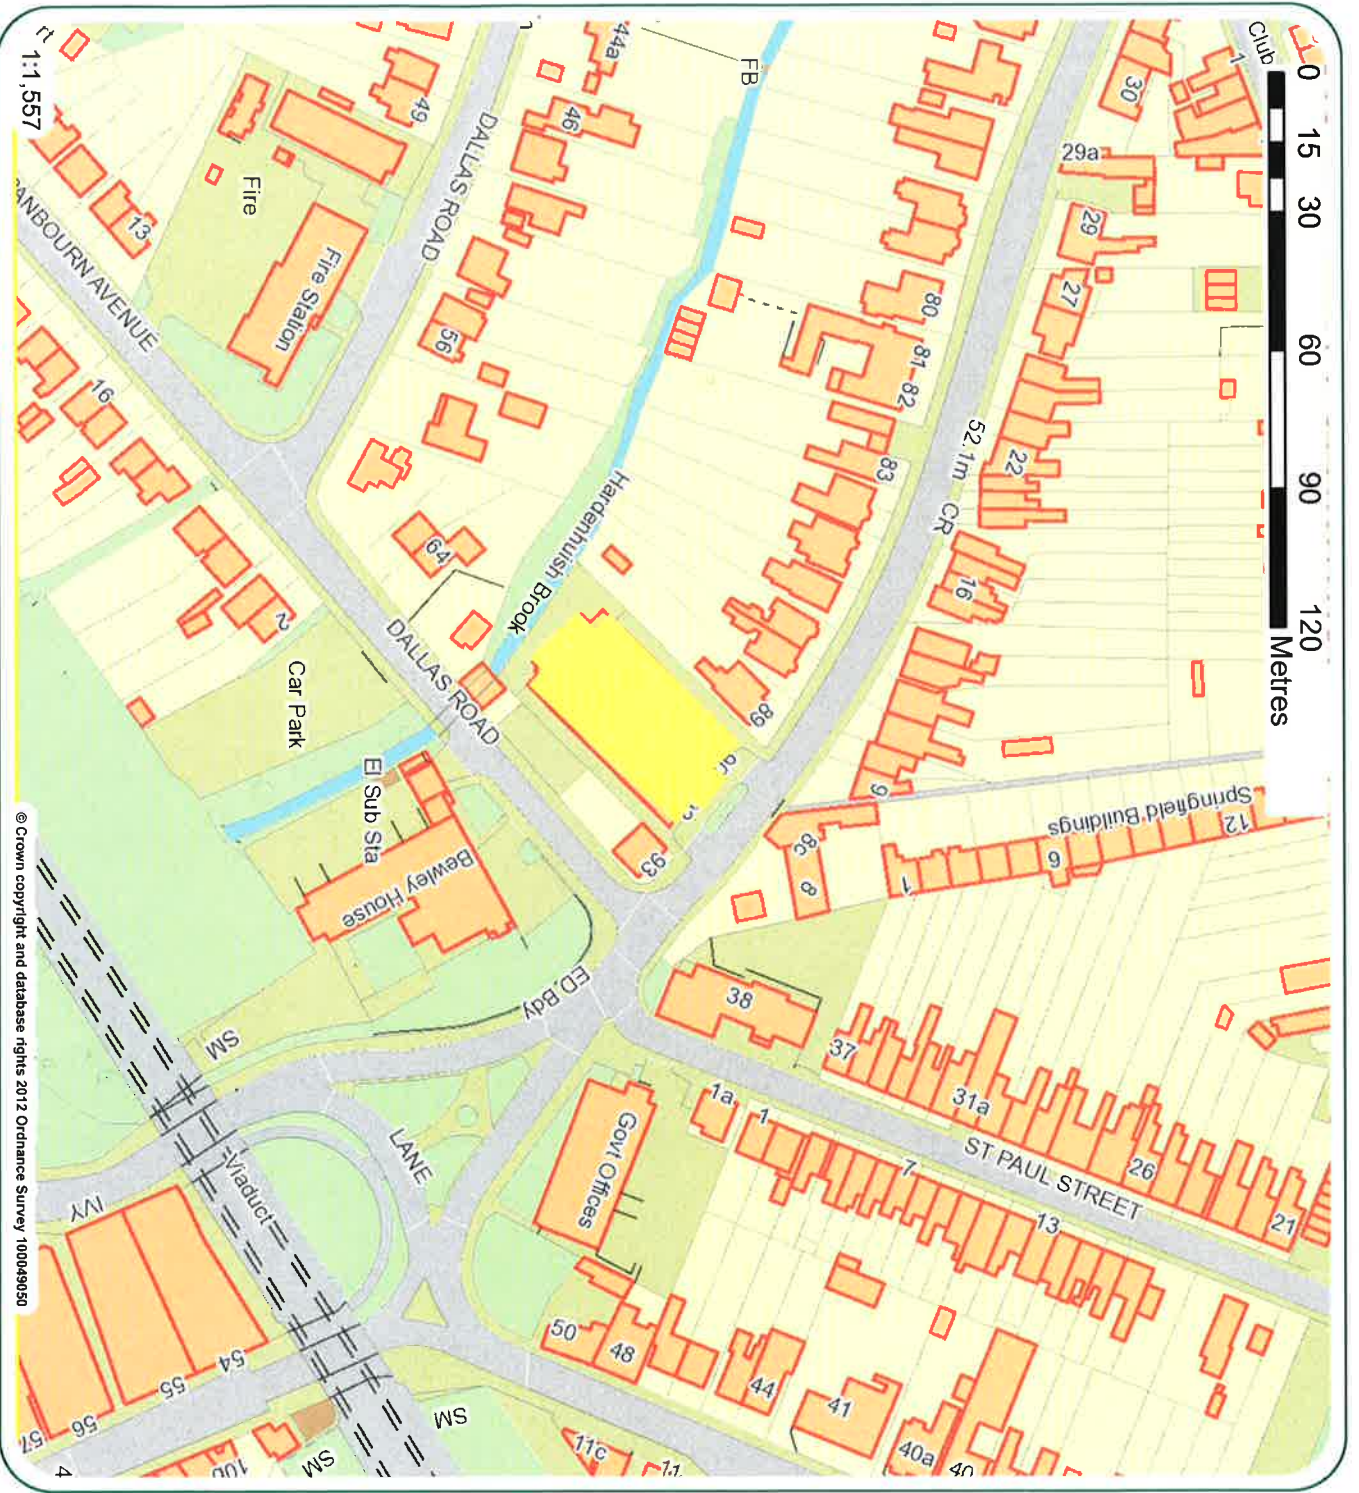

Reel Cinema  
91a Marshfield Road, Chippenham, SN15 1JR

 Reel Cinema

© Crown copyright and database rights 2012 Ordnance Survey 100049050